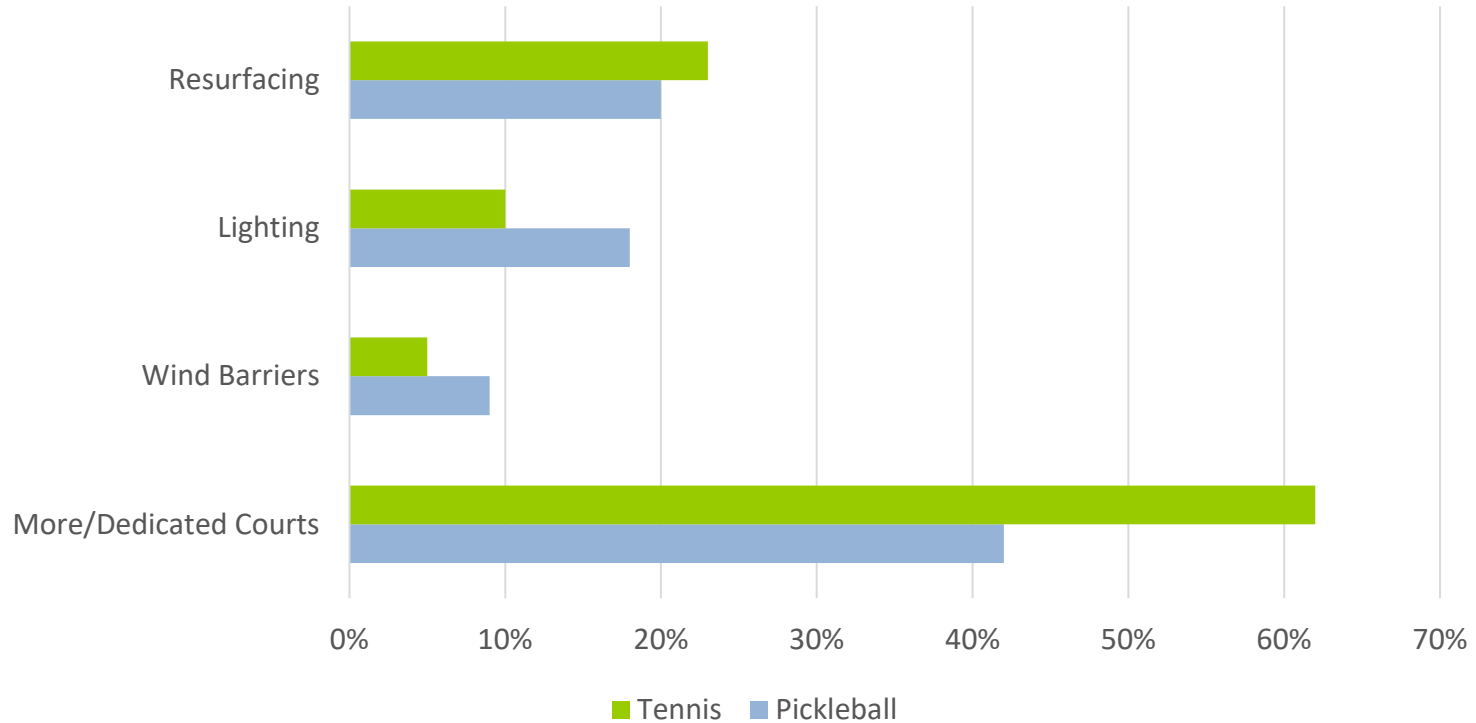

Comparing Sport Requests