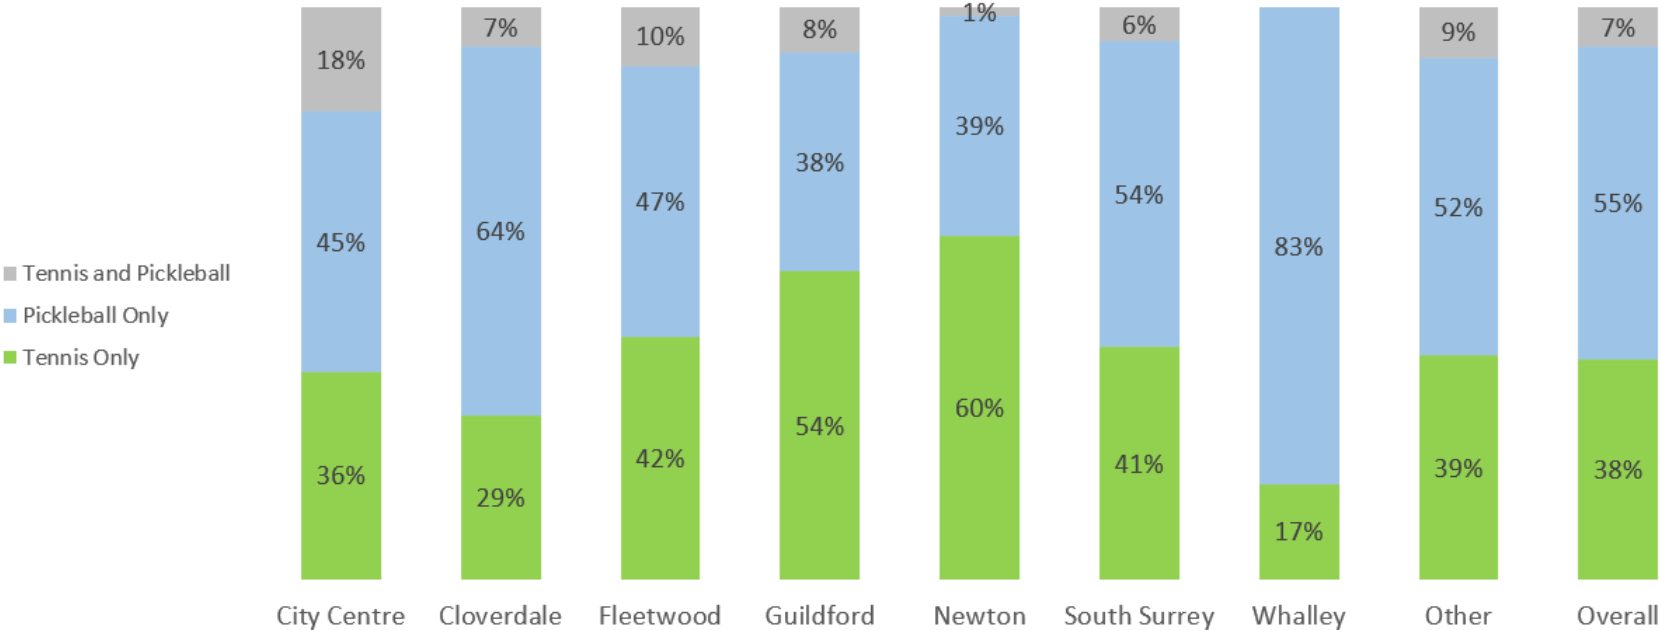

Surrey Community by Sports played on outdoor courts